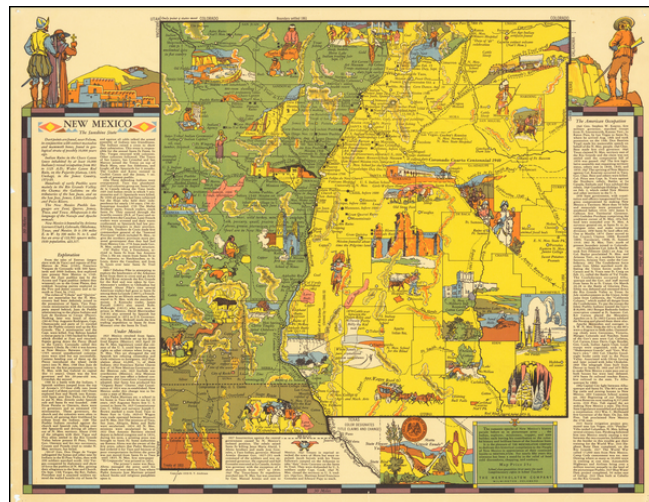

Barry Lawrence Ruderman Antique Maps Inc.

7407 La Jolla Boulevard
La Jolla, CA 92037

www.raremaps.com

(858) 551-8500
blr@raremaps.com

New Mexico The Sunshine State

Stock#: 61463
Map Maker: Aitchison
Date: 1941
Place: Wilmington, DE
Color: Color
Condition: VG+
Size: 22 x 17.5 inches
Price: \$275.00

Description:

Rare pictorial map of New Mexico by R.T. Aitchison, published by the The Mentholatum Company.

The map includes decorative vignettes illustrating the history and resources of New Mexico with a detailed text history of the state.

R.T. Aitchison was a Wichita, Kansas illustrator. His collection is housed at Wichita State University and consists of:

. . . 35 maps are divided into two series. The first includes 29 maps by Wichita illustrator and artist Robert T. Aitchison produced for the Mentholatum Company. These include state historical maps, and a map of the Holy Land. The second series includes six maps. These additional maps were not part of the Mentholatum Company series and include maps printed by the McCormick-Armstrong Company, a pencil sketch, a map compiled by Aitchison and rendered by Bill Jackson, and Aitchison's final map finished by Bill Jackson.

Offered as promotional giveaways, the maps are now scarce on the market.

Detailed Condition: