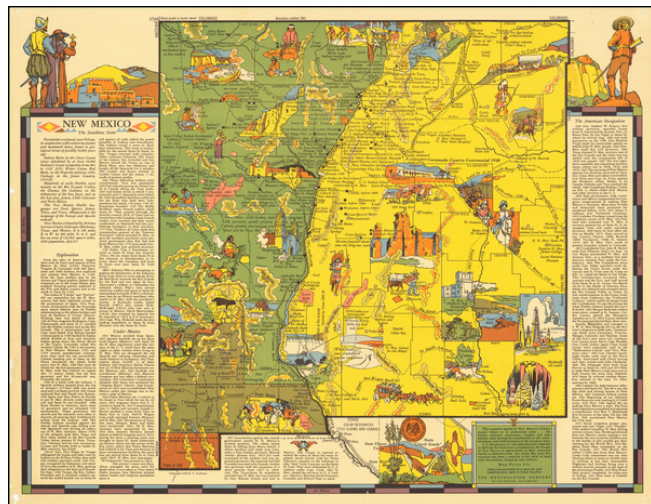

## New Mexico The Sunshine State

**Stock#:** 61463  
**Map Maker:** Aitchison  
**Date:** 1941  
**Place:** Wilmington, DE  
**Color:** Color  
**Condition:** VG+  
**Size:** 22 x 17.5 inches  
**Price:** SOLD

### Description:

Rare pictorial map of New Mexico by R.T. Aitchison, published by the The Mentholatum Company.

The map includes decorative vignettes illustrating the history and resources of New Mexico with a detailed text history of the state.

R.T. Aitchison was a Wichita, Kansas illustrator. His collection is housed at Wichita State University and consists of:

*. . . 35 maps are divided into two series. The first includes 29 maps by Wichita illustrator and artist Robert T. Aitchison produced for the Mentholatum Company. These include state historical maps, and a map of the Holy Land. The second series includes six maps. These additional maps were not part of the Mentholatum Company series and include maps printed by the McCormick-Armstrong Company, a pencil sketch, a map compiled by Aitchison and rendered by Bill Jackson, and Aitchison's final map finished by Bill Jackson.*

Offered as promotional giveaways, the maps are now scarce on the market.