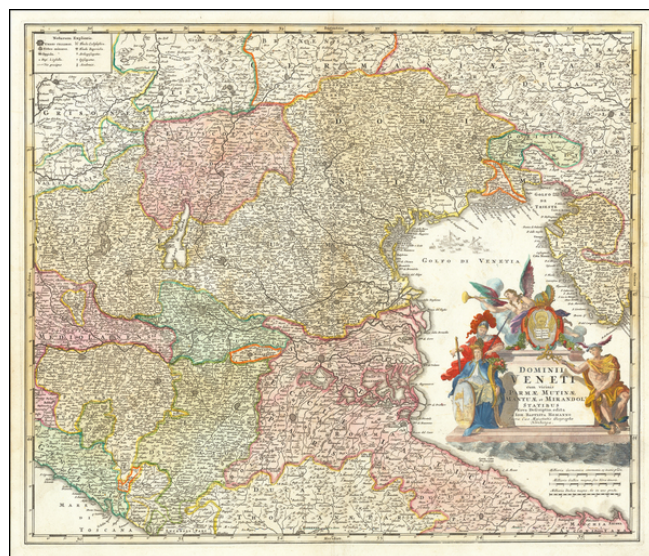

Barry Lawrence Ruderman Antique Maps Inc.

7407 La Jolla Boulevard
La Jolla, CA 92037

www.raremaps.com

(858) 551-8500
blr@raremaps.com

Dominii Veneti Cum vicinis Parmae Mutinae Mantuae et Mirandolae Statubus Nova Descriptio

Stock#: 61441
Map Maker: Homann
Date: 1720 circa
Place: Nuremberg
Color: Hand Colored
Condition: VG+
Size: 22 x 18 inches
Price: \$475.00

Description:

Nice full color example of this decorative map of the region, including much of Northeastern Italy and the Gulf of Venice. Nice full color. A bit of thinness reinforced on the verso, else a nice example.