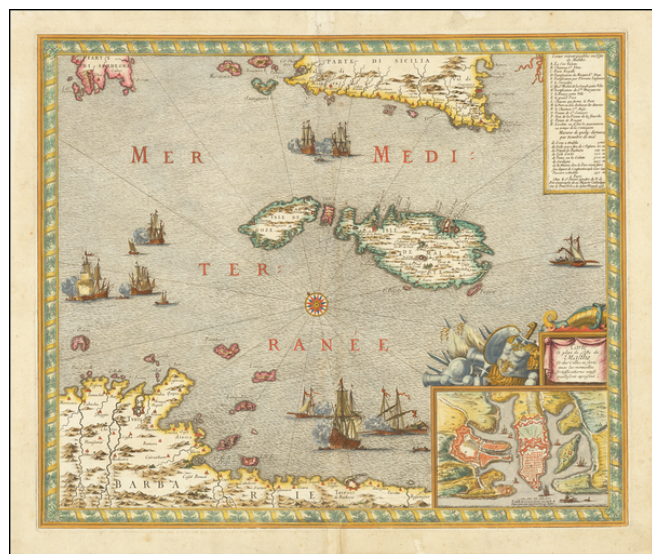

## Carte et Plan de L'Isle de Malthe Et des Villes et forts avec le nouvelles fortification ainsy quellesont apresent . . . 1723

**Stock#:** 61440  
**Map Maker:** Danet  
**Date:** 1723  
**Place:** Paris  
**Color:** Hand Colored  
**Condition:** VG+  
**Size:** 21 x 17.5 inches  
**Price:** \$ 1,700.00

### Description:

Fine example of Danet's rare map of Malta, with a plan of the harbor and fortifications of Valletta, on the Island of Malta.

In upper right corner, there is a key locating the principal places (most of which are fortified) on the map. A number of sailing ships are shown.

The map is scarce on the market, especially with such wide clean margins.