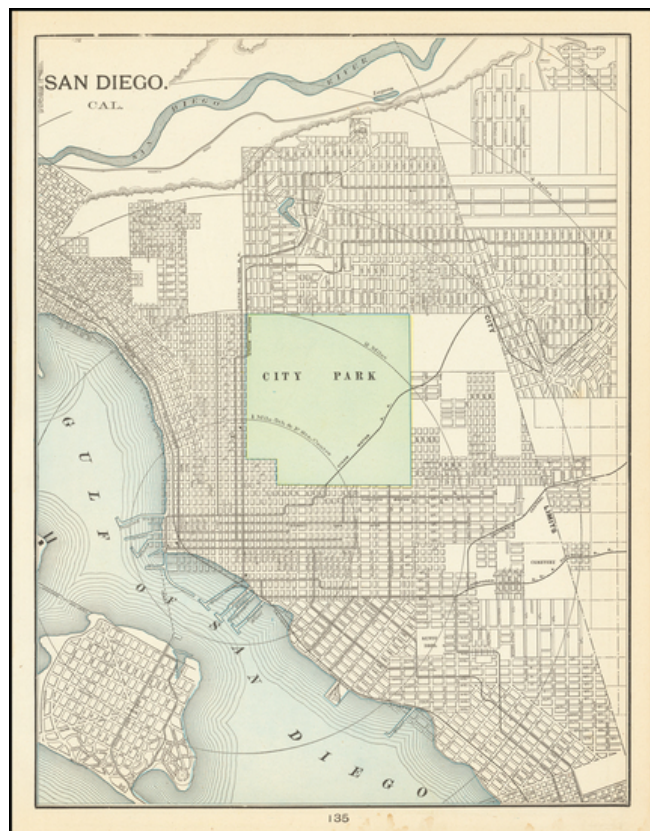

Barry Lawrence Ruderman Antique Maps Inc.

7407 La Jolla Boulevard
La Jolla, CA 92037

www.raremaps.com

(858) 551-8500
blr@raremaps.com

San Diego. California

Stock#: 61427
Map Maker: Cram
Date: 1902
Place: Chicago
Color: Color
Condition: VG+
Size: 13 x 10 inches
Price: \$125.00

Description:

Detailed plan of San Diego showing streets, buildings, train lines, public places, rivers, etc. Includes Balboa Park, the Orphan's Home Tract and red lines showing street car lines.

Cram was one of the pre-eminent American mapmakers of the late 19th Century, relying upon a cerographic printing process first applied to maps by the Morse family in the late 1830s, which ultimately led to the demise of the handcolored map.