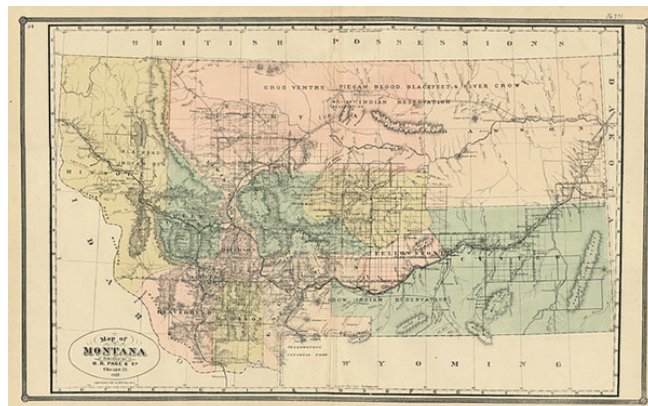

Barry Lawrence Ruderman Antique Maps Inc.

7407 La Jolla Boulevard
La Jolla, CA 92037

www.raremaps.com

(858) 551-8500
blr@raremaps.com

Map of Montana Published By H.R. Page & Co. Chicago, Ill. 1887

Stock#: 6141
Map Maker: Page
Date: 1887
Place: Chicago
Color: Hand Colored
Condition: VG+
Size: 26 x 17 inches
Price: SOLD

Description:

Striking map of the territory of Montana, hand colored by county it displays cities, towns, rivers etc. Massive Indian Reservations dominate the entire territory, including Grove Ventre, Piegan, Blood, Blackfeet, River Crow, and Flathead, among others. Small Cheyenne resevation also shown in Custer County. Many early roads and forts shown. An interesting and rare early map of Montana.