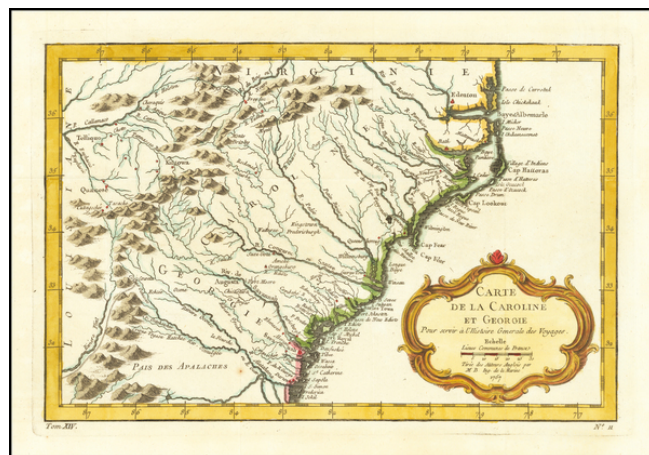

## Carte De La Caroline Et Georgie . . . 1757

**Stock#:** 61404  
**Map Maker:** Bellin  
**Date:** 1757  
**Place:** Paris  
**Color:** Hand Colored  
**Condition:** VG+  
**Size:** 11.5 x 7.5 inches  
**Price:** \$265.00

### Description:

Detailed map of the region from just north of Albermarle to Jekil Isle, extending inland to the Appalachians and showing part of Eastern Tennessee.

Shows extensive river system, mountains, islands and some early settlements on both sides of the mountains. A nice early regional map. From Bellin's *Histoire General des Voyages*. Nice example.