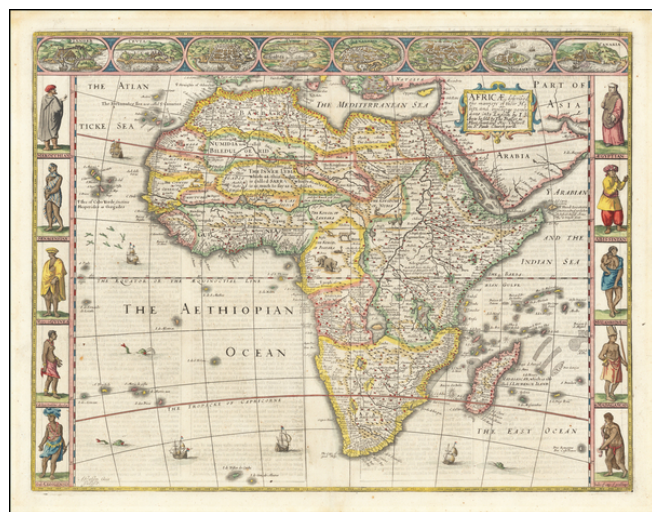

## **Africae, Described. The manners of their Habits and buildings newly done into English by I.S....**

**Stock#:** 61351  
**Map Maker:** Speed  
**Date:** 1676  
**Place:** London  
**Color:** Hand Colored  
**Condition:** VG  
**Size:** 20.5 x 15.5 inches  
**Price:** \$3,600.00

### **Description:**

Striking example of John Speed's decorative map of Africa.

The side borders contain two sets of five decorative costumes of various African peoples; the top border shows views of eight African cities.

The source of the Nile is based upon Ptolemy (two lakes) Monomotapa dominates southern Africa.

The map is richly illustrated with animals, ships, sea serpents and other decorations.