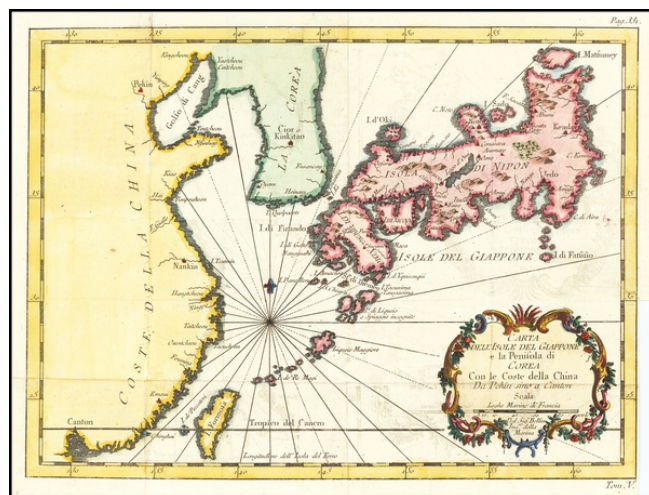

Barry Lawrence Ruderman Antique Maps Inc.

7407 La Jolla Boulevard
La Jolla, CA 92037

www.raremaps.com

(858) 551-8500
blr@raremaps.com

Carte Dell 'Isole Del Giappone e la Penisola di Corea Con le Coste della China Da Pekin sino a Canton . . .

Stock#: 61309
Map Maker: Bellin
Date: 1750 circa
Place: Paris ?
Color: Hand Colored
Condition: VG
Size: 11 x 8.5 inches
Price: \$195.00

Description:

Italian edition of Bellin's regional map, showing Japan, the Korean Peninsula and China, including Canton and the Island of Formosa.

Decorative cartouche and Rhumb lines.

Detailed Condition: