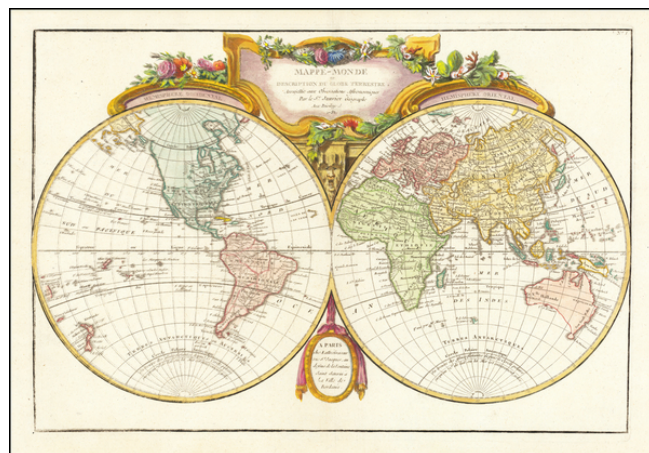

Barry Lawrence Ruderman Antique Maps Inc.

7407 La Jolla Boulevard
La Jolla, CA 92037

www.raremaps.com

(858) 551-8500
blr@raremaps.com

Mappe-Monde ou Description Du Globe Terrestre . . . 1782

Stock#: 61299
Map Maker: Janvier
Date: 1782
Place: Paris
Color: Hand Colored
Condition: VG+
Size: 18 x 12 inches
Price: \$ 1,100.00

Description:

Decorative double hemisphere map of the world, published shortly before the publication of the official account of Cook's third voyage.

The details in New Zealand, Australia and the Northwest Coast of America have all been updated from the 1762 edition of the map.

No sign of the Antarctic continent.

A marvelous decorative world map from the first edition of Janvier's *Atlas Moderne*.

Detailed Condition: