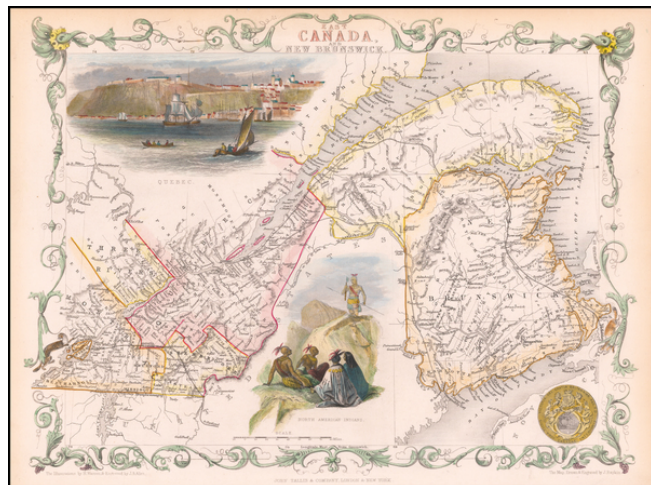

## East Canada and New Brunswick

**Stock#:** 61249  
**Map Maker:** Tallis  
**Date:** 1851  
**Place:** London  
**Color:** Hand Colored  
**Condition:** VG+  
**Size:** 13 x 9.5 inches  
**Price:** SOLD

### Description:

Stunning full color example of Tallis's decorative map of East Canada.

Highly detailed, showing counties and townships. Decorative vignettes of Quebec, North American Indians and the Canadian Seal.

Engraved for R. Montgomery Martin's Illustrated Atlas. Tallis was one of the last great decorative map makers. His maps are prized for the wonderful vignettes of indigenous scenes, people, etc.