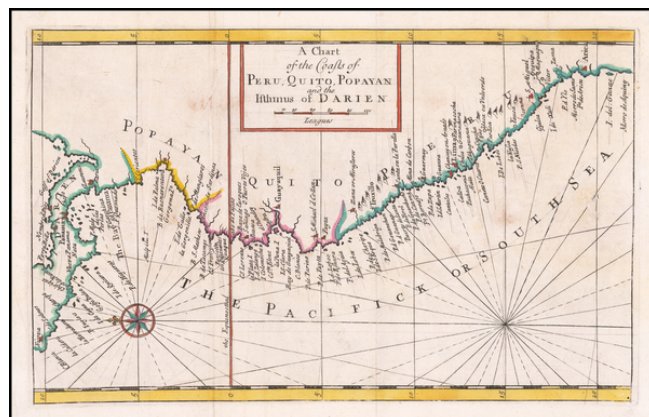

Barry Lawrence Ruderman Antique Maps Inc.

7407 La Jolla Boulevard
La Jolla, CA 92037

www.raremaps.com

(858) 551-8500
blr@raremaps.com

A Chart of the Coasts of Peru, Quito, Popayan and the Isthmus of Darien

Stock#: 61247
Map Maker: Moll
Date: 1708
Place: London
Color: Hand Colored
Condition: VG
Size: 11 x 7 inches
Price: SOLD

Description:

Striking map of the western coast of America, from Nicoya to southern Peru. Nice detail. Portolano style presentation, with rhumb lines and compass rose.