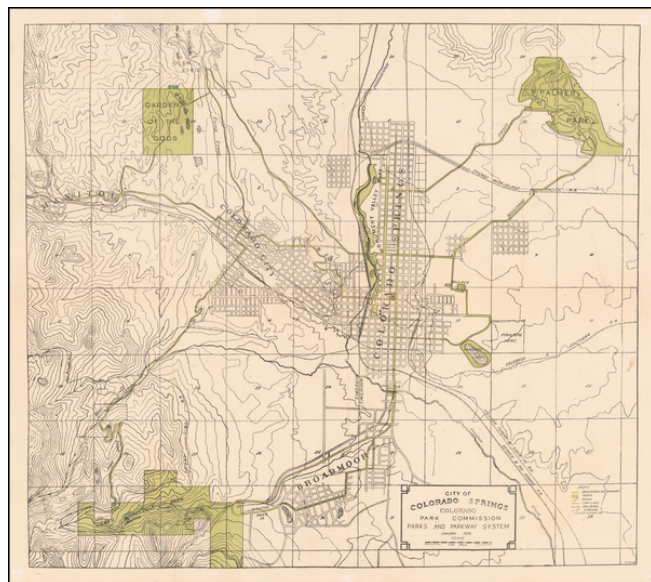

Stock#: 61234
Map Maker: Ellington
Date: 1909
Place: n.p.
Color: Color
Condition: VG
Size: 18.5 x 16.5 inches
Price: SOLD

Description:

Scarce separately published map of Colorado Springs, published in 1909.

The map illustrates streets, parkways, parks, roads, Car lines, railroads, and springs

The town is broadly divided into Colorado Springs and Broadmoor.

Detailed Condition: