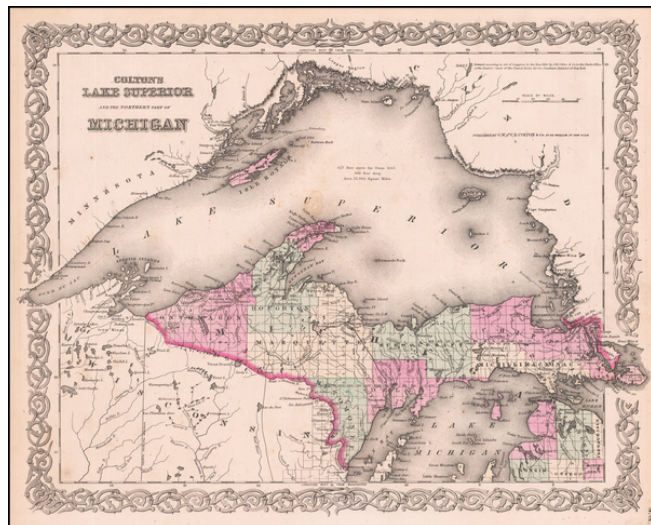

Barry Lawrence Ruderman Antique Maps Inc.

7407 La Jolla Boulevard
La Jolla, CA 92037

www.raremaps.com

(858) 551-8500
blr@raremaps.com

Lake Superior and the Northern Part of Michigan

Stock#: 61202
Map Maker: Colton
Date: 1859
Place: New York
Color: Hand Colored
Condition: VG
Size: 15 x 13 inches
Price: \$95.00

Description:

Detailed map of the region, colored by counties and showing towns, townships, rivers, lakes, etc. Still no railroad service.

JH Colton was one of the pre-eminent American map publishing firms in the mid-19th Century.