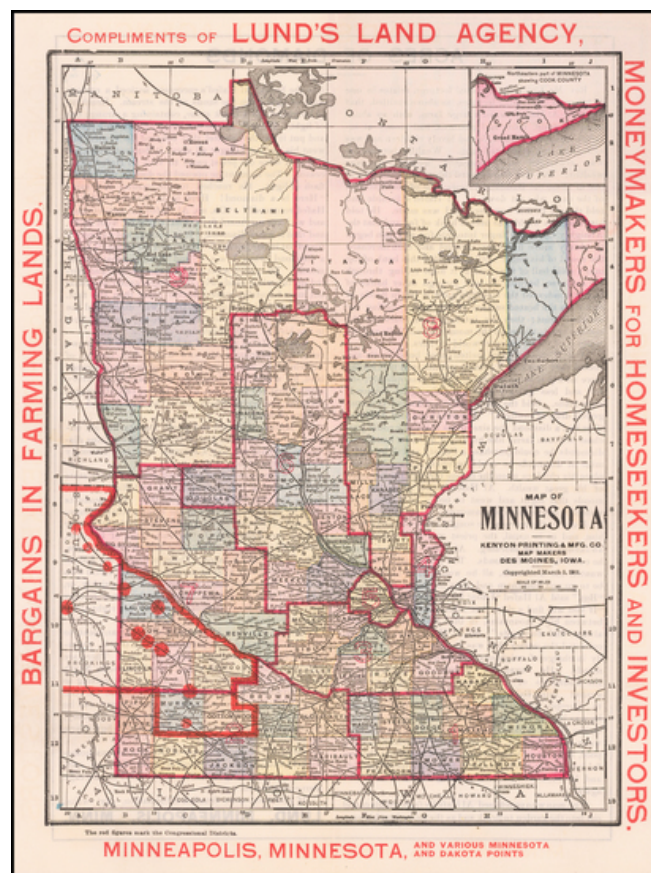

Barry Lawrence Ruderman Antique Maps Inc.

7407 La Jolla Boulevard
La Jolla, CA 92037

www.raremaps.com

(858) 551-8500
blr@raremaps.com

Map of Minnesota [Land Agency Overprint]

Stock#: 61200
Map Maker: Kenyon Printing & Mfg Co.
Date: 1901
Place: Des Moines, Iowa
Color: Color
Condition: VG
Size: 13 x 10 inches
Price: \$125.00

Description:

Antique map of Minnesota, illustrating the counties and Congressional districts of the state.

This example was prepared for distribution by Lund's Land Agency, which was advertising land for sale in southwestern Minnesota and eastern South Dakota.

Several towns are highlighted, including Canby, Minnesota. Home of the Lund-Hoel House Museum: <https://www.canbymuseums.org/documents/45.html>

Detailed Condition:

Folding map, overprinted in red with land agency promotion details. Publisher lettered, red paper covers.