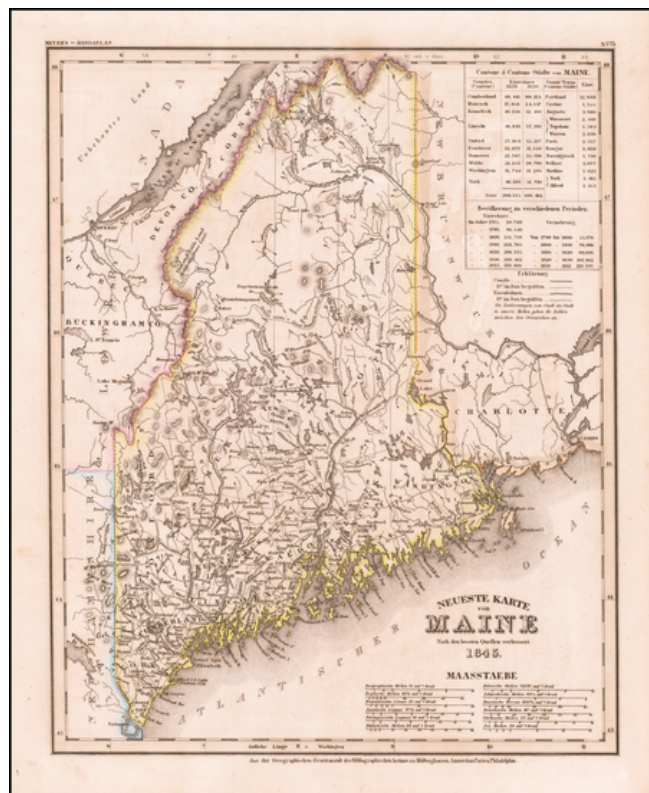

**Barry Lawrence Ruderman
Antique Maps Inc.**

7407 La Jolla Boulevard
La Jolla, CA 92037

www.raremaps.com

(858) 551-8500
blr@raremaps.com

Neueste Karte von Maine Nach den bessten Quellen verbessert 1845.

Stock#: 61186
Map Maker: Meyer

Date: 1845
Place: Hildburghausen
Color: Outline Color
Condition: VG+
Size: 12 x 15 inches

Price: \$125.00

Description:

Elegantly engraved and detailed map of Maine, based upon Tanner's work in the early 1840's.

Shows counties, towns, roads, canals, lakes, etc.

Detailed Condition: