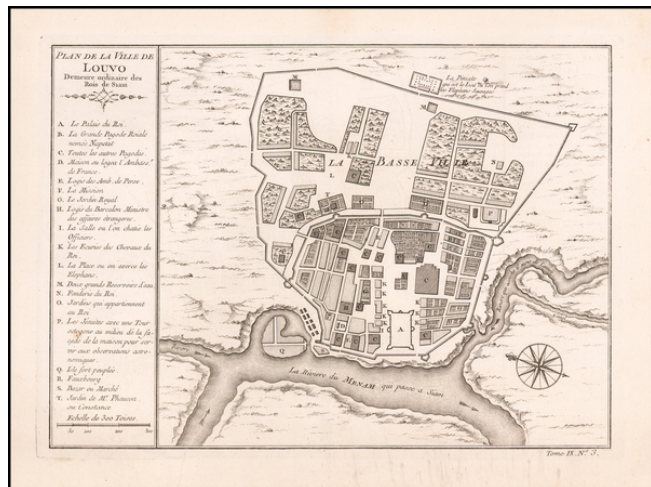

## [Lopburi, Thailand] Plan de La Ville de Louvo Demeure ordinaire des Rois des Siam

**Stock#:** 61174  
**Map Maker:** Bellin  
**Date:** 1764  
**Place:** Paris  
**Color:** Uncolored  
**Condition:** VG+  
**Size:** 11 x 8 inches  
**Price:** \$125.00

### Description:

Detailed map of Lopburi, with a key locating approximately 20 places of interest.

The map is oriented with northeast at the top, showing the town and "Basse Ville" on the Menam River.