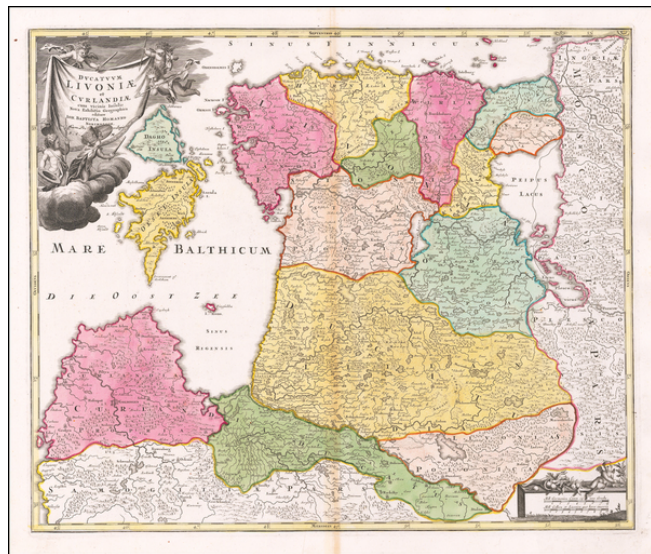

**Barry Lawrence Ruderman
Antique Maps Inc.**

7407 La Jolla Boulevard
La Jolla, CA 92037

www.raremaps.com

(858) 551-8500
blr@raremaps.com

Ducatum Livoniae et Curlandiae cum vicinis Insulis Nova Exhibitio Geographica

Stock#: 61173
Map Maker: Homann
Date: 1730 circa
Place: Amsterdam
Color: Hand Colored
Condition: VG
Size: 23 x 19 inches
Price: \$ 675.00

Description:

Early Map of Estonia and Latvia

Nice example Homann's map of the northern Baltic region, published in Nuremberg.

The cartouche shows Homann's "Cum Privilegio, S.C.M, placing the date of the map in or shortly after 1730

Fine dark impression.

Detailed Condition:

Minor discoloration at centerfold.