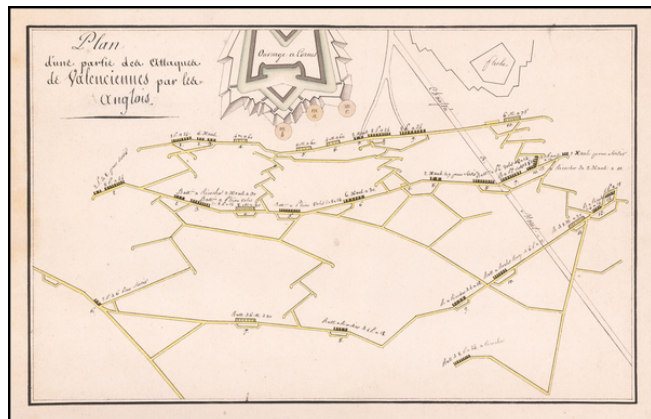

## Plan d'une partie des Attaques de Valencinne par les Anglois

**Stock#:** 61168  
**Map Maker:** Anonymous  
**Date:** 1750 circa  
**Place:** n.p.  
**Color:** Pen & Ink with Wash Color  
**Condition:** VG+  
**Size:** 12 x 7.5 inches  
**Price:** \$245.00

### Description:

Finely illustrated manuscript plan illustrating the defenses and batteries around Valenciennes.