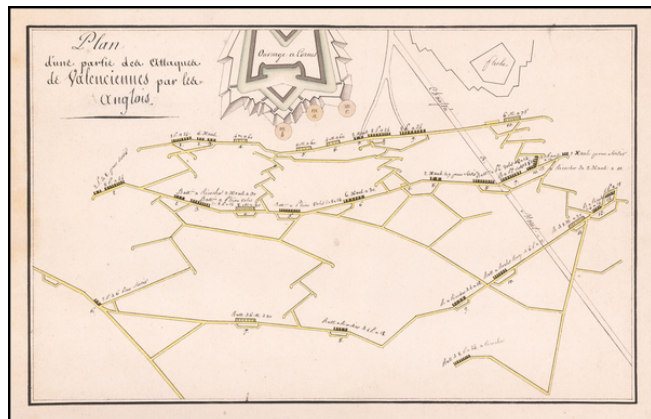

**Barry Lawrence Ruderman
Antique Maps Inc.**

7407 La Jolla Boulevard
La Jolla, CA 92037

www.raremaps.com

(858) 551-8500
blr@raremaps.com

Plan d'une partie des Attaques de Valencinne par les Anglois

Stock#: 61168
Map Maker: Anonymous
Date: 1750 circa
Place: n.p.
Color: Pen & Ink with Wash Color
Condition: VG+
Size: 12 x 7.5 inches
Price: \$245.00

Description:

Finely illustrated manuscript plan illustrating the defenses and batteries around Valenciennes.

Detailed Condition: