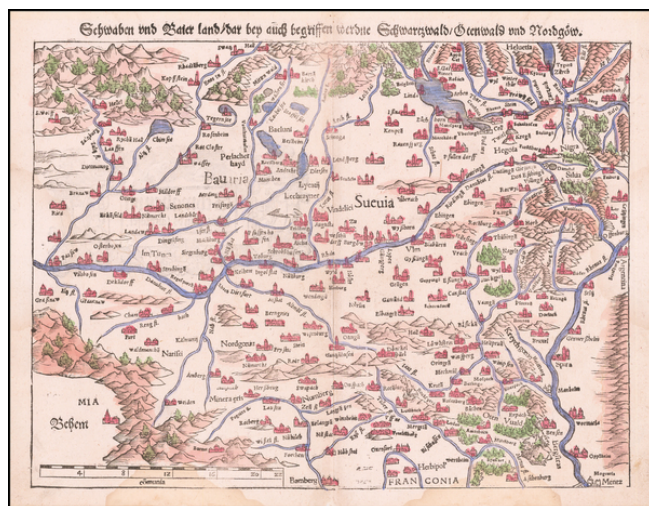

Barry Lawrence Ruderman Antique Maps Inc.

7407 La Jolla Boulevard
La Jolla, CA 92037

www.raremaps.com

(858) 551-8500
blr@raremaps.com

[Bavaria, Suabia, Franconia, etc.] Schwaben und Baier Land /Dar bey auch begriffen werdne Schwartzwald / Otenwald und Nordgow

Stock#: 61149
Map Maker: Munster
Date: 1579
Place: Basle
Color: Hand Colored
Condition: VG
Size: 14 x 11 inches
Price: SOLD

Description:

Fine regional map Bavaria, Swabia, Franconia and the Zurich region, from a German edition of Munster's Cosmography one of the most influential geographical works of the 16th Century.

The map is centered on the Danube, with the Rhine at the extreme right side of the map and the Alps at the top.

Detailed Condition: