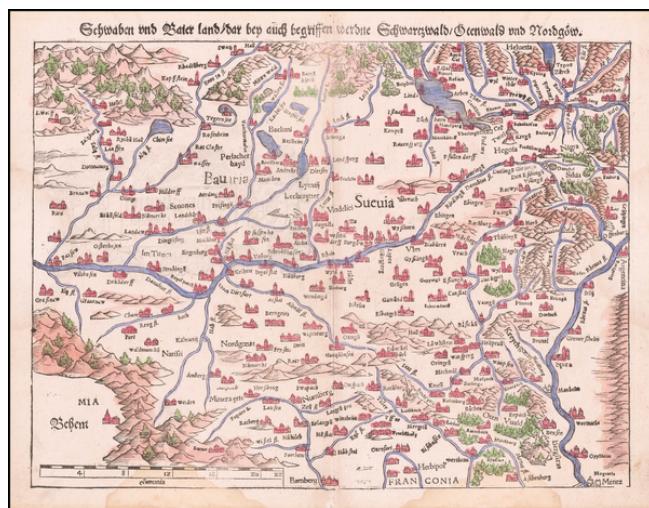

Barry Lawrence Ruderman Antique Maps Inc.

7407 La Jolla Boulevard
La Jolla, CA 92037

www.raremaps.com

(858) 551-8500
blr@raremaps.com

[Bavaria, Suabia, Franconia, etc.] Schwaben und Baier Land /Dar bey auch begriffen werdne Schwartzwald / Otenwald und Nordgow

Stock#: 61149
Map Maker: Munster
Date: 1579
Place: Basle
Color: Hand Colored
Condition: VG
Size: 14 x 11 inches
Price: SOLD

Description:

Fine regional map Bavaria, Swabia, Franconia and the Zurich region, from a German edition of Munster's Cosmography one of the most influential geographical works of the 16th Century.

The map is centered on the Danube, with the Rhine at the extreme right side of the map and the Alps at the top.

Detailed Condition: