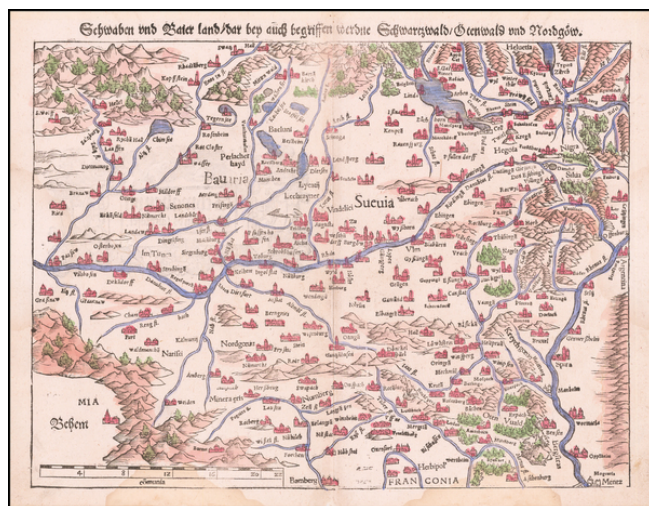

Barry Lawrence Ruderman Antique Maps Inc.

7407 La Jolla Boulevard
La Jolla, CA 92037

www.RareMaps.com

(858) 551-8500
blr@RareMaps.com

[Bavaria, Suabia, Franconia, etc.] Schwaben und Baier Land /Dar bey auch begriffen werdne Schwartzwald / Otenwald und Nordgow

Stock#: 61149
Map Maker: Münster
Date: 1579
Place: Basle
Color: Hand Colored
Condition: VG
Size: 14 x 11 inches
Price: \$245.00

Description:

Fine regional map Bavaria, Swabia, Franconia and the Zurich region, from a German edition of Munster's Cosmography one of the most influential geographical works of the 16th Century.

The map is centered on the Danube, with the Rhine at the extreme right side of the map and the Alps at the top.

Detailed Condition: