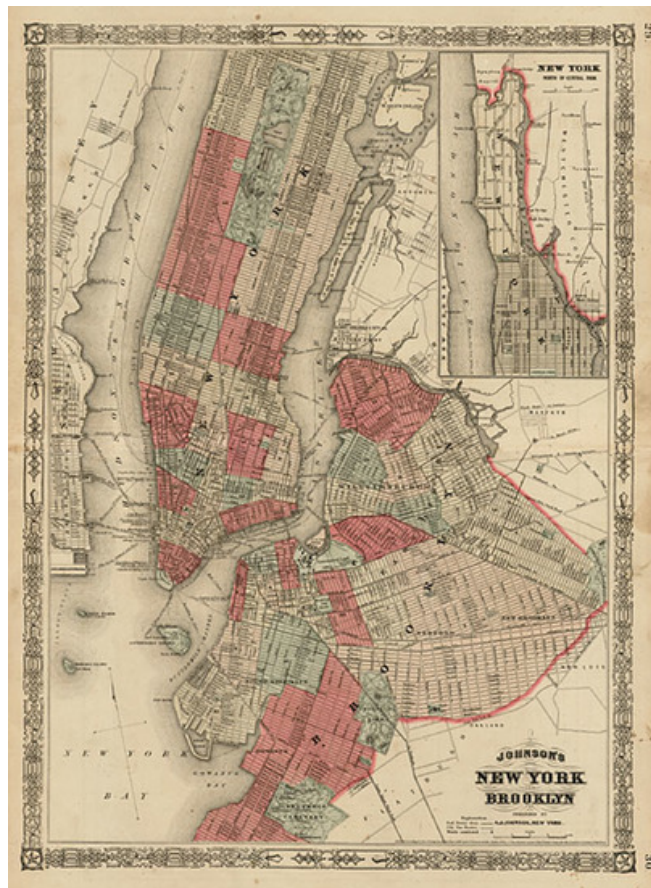

Barry Lawrence Ruderman Antique Maps Inc.

7407 La Jolla Boulevard
La Jolla, CA 92037

www.raremaps.com

(858) 551-8500
blr@raremaps.com

Johnson's New York and Brooklyn

Stock#: 6114
Map Maker: Johnson
Date: 1866
Place: New York
Color: Hand Colored
Condition: VG+
Size: 24 x 17 inches
Price: SOLD

Description:

Detailed map of the City, hand colored by wards. Large inset of the area north of Central Park. Includes extensive notes on ferry routes, wharfs, streets, buildings, and many other details. One of the best civil war era maps of the City. A bit soiled, else a nice example.