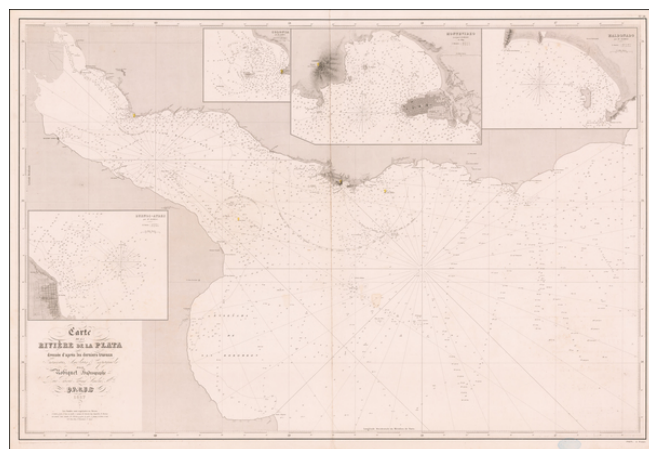

## Carte de la Riviere de la Plata dressee d'apres derniers travaux Francais, Anglois & Espagnoes . . . 1857

**Stock#:** 61106  
**Map Maker:** Robiquet  
**Date:** 1857  
**Place:** Paris  
**Color:** Uncolored  
**Condition:** VG  
**Size:** 22 x 17 inches  
**Price:** \$ 295.00

### Description:

Rare French sea chart of the mouth of the Rio De La Plata, published in Paris by Aime Robiquet.

The map includes large insets of:

- Buenos Aires
- Colonia
- Montevideo
- Maldonado

Rare example of this working navigational chart.