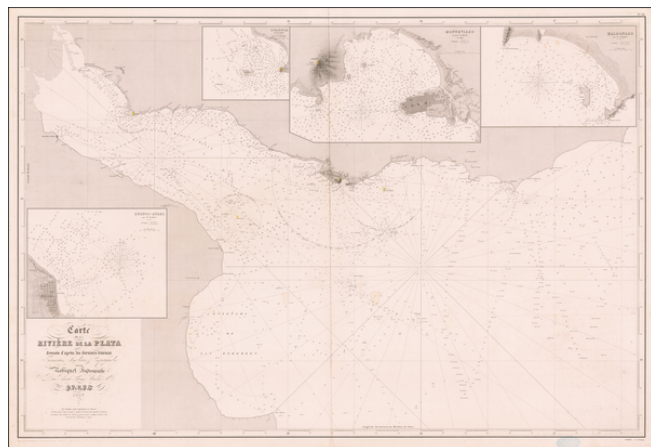

**Barry Lawrence Ruderman
Antique Maps Inc.**

7407 La Jolla Boulevard
La Jolla, CA 92037

www.RareMaps.com

(858) 551-8500
blr@RareMaps.com

**Carte de la Riviere de la Plata dressee d'apres derniers travaux Francais, Anglois &
Espagnoes . . . 1857**

Stock#: 61106
Map Maker: Robiquet
Date: 1857
Place: Paris
Color: Uncolored
Condition: VG
Size: 22 x 17 inches
Price: \$345.00

Description:

Rare French sea chart of the mouth of the Rio De La Plata, published in Paris by Aime Robiquet.

The map includes large insets of:

- Buenos Aires
- Colonia
- Montevideo
- Maldonado

Rare example of this working navigational chart.

Detailed Condition: