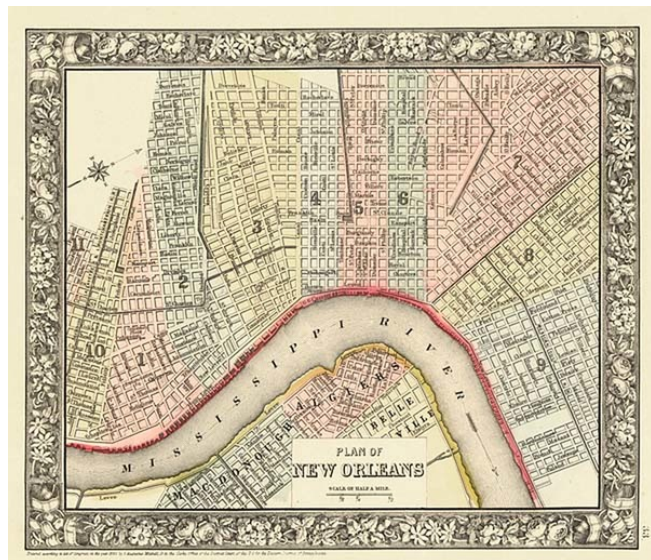

Barry Lawrence Ruderman Antique Maps Inc.

7407 La Jolla Boulevard
La Jolla, CA 92037

www.raremaps.com

(858) 551-8500
blr@raremaps.com

Plan of New Orleans

Stock#: 6110
Map Maker: Mitchell Jr.
Date: 1860
Place: Philadelphia
Color: Hand Colored
Condition: VG+
Size: 11 x 9 inches
Price: SOLD

Description:

Attractive map with decorative border showing Mississippi River to Algiers, parks and trolleys. Hand colored by wards. Shows streets, buildings, rail lines, etc. An attractive city plan from the pre-eminent commercial publisher of the era.