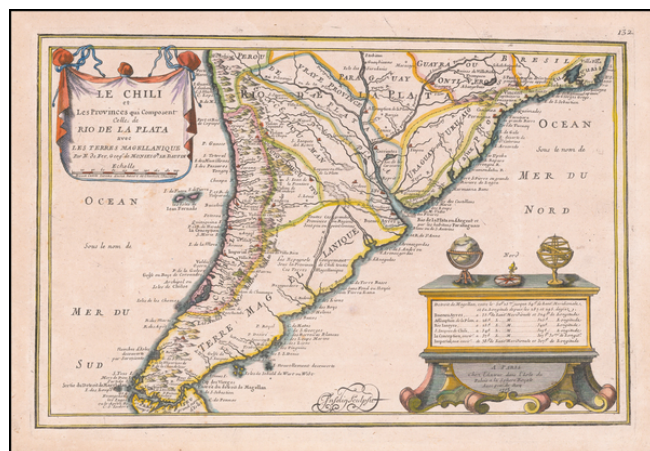

## Le Chili et Les Provinces qui Composent Celle de Rio De La Plata avec Les Terres Magellanique . . . 1705

**Stock#:** 61098  
**Map Maker:** de Fer  
**Date:** 1705  
**Place:** Paris  
**Color:** Hand Colored  
**Condition:** VG  
**Size:** 13 x 8.5 inches  
**Price:** SOLD

### Description:

Striking decorative map of the southern portion of South America, showing excellent detail along the Straits of Magellan, the Rio de La Plata and the Pacific Coast to the Andes mountains.

Decorative cartouche includes a globe, armillary sphere and other decoration.