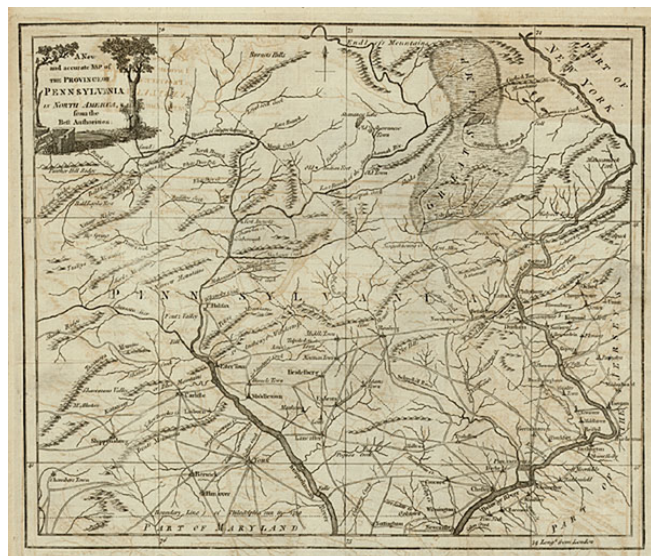

## A New and accurate Map of the Province of Pennsylvania in North America from the best Authorities

**Stock#:** 6109  
**Map Maker:** Universal Magazine  
**Date:** 1779  
**Place:** London  
**Color:** Uncolored  
**Condition:** VG  
**Size:** 13 x 11 inches  
**Price:** SOLD

### Description:

Uncommon Revolutionary War period map depicting settlements and roads as well as topography. Extends as far west as Chambers Town in Pennsylvania and includes part of New Jersey. The Boundary Line of Philadelphia run in 1730 divides Pennsylvania from Maryland. Decorative title cartouche with a fort and canon. Ref: Jolly UNIV-185; Sellers and Van Ee #1298.