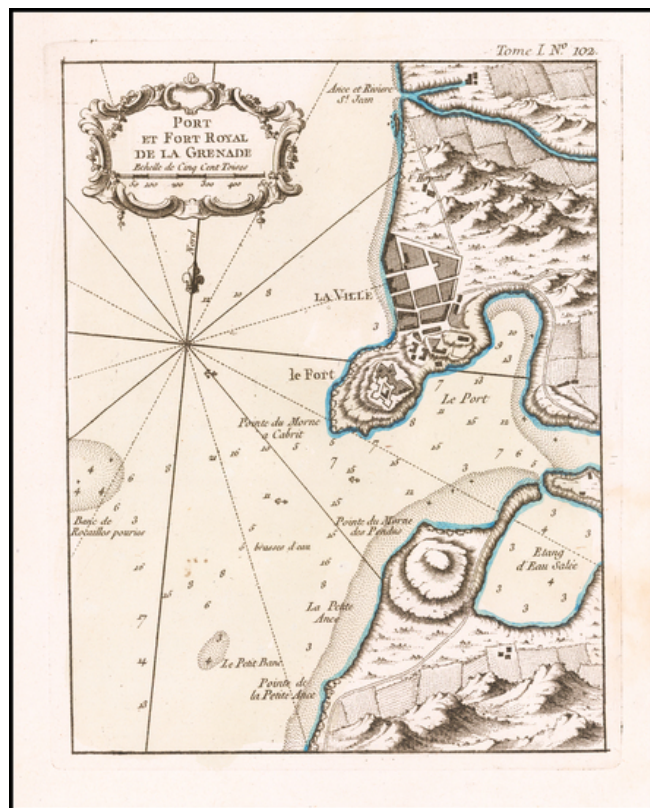

Barry Lawrence Ruderman Antique Maps Inc.

7407 La Jolla Boulevard
La Jolla, CA 92037

www.raremaps.com

(858) 551-8500
blr@raremaps.com

Port Et Fort Royale De La Grenade

Stock#: 61052
Map Maker: Bellin
Date: 1764
Place: Paris
Color: Hand Colored
Condition: VG+
Size: 6.5 x 8.5 inches
Price: \$125.00

Description:

Antique Map of St. George's / Port Royal, Grenada

Excellent map of the area around Port Royal, in Grenada.

Includes marvelous geographical and topographical detail, the fortifications of the Fort, a town plan, etc.
Includes a large decorative title cartouche.

From Bellin's *Petit Atlas Maritime*.

Detailed Condition: