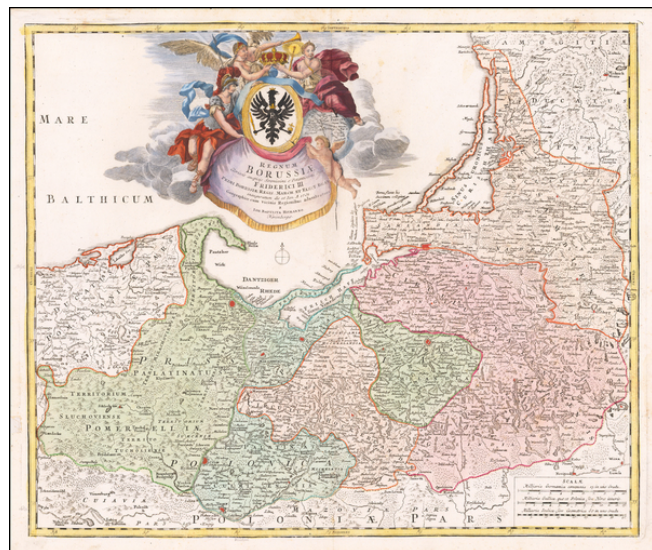

**Barry Lawrence Ruderman
Antique Maps Inc.**

7407 La Jolla Boulevard
La Jolla, CA 92037

www.raremaps.com

(858) 551-8500
blr@raremaps.com

**Regnum Borussiae Gloriosis auspicijs Serenissimi e Potentissimi Princip Friderici III.
Primi Borussiae Regis March et. Elect. Brandenburg inaugartum die 18 Jan A. 1701 . . .**

Stock#: 61045
Map Maker: Homann
Date: 1702 circa
Place: Nuremberg
Color: Hand Colored
Condition: VG
Size: 22.5 x 19 inches
Price: \$475.00

Description:

Fine map of Bohemia, celebrating the inauguration of Fredrick I as King of Prussia on January 1, 1713.

Gorgeous map of the Baltic region, from Memel to Pomerania, extending south to Poland. Centered on Dantzig, Konigsberg, Heilsperg, etc.

Magnificent ornate cartouche.

Detailed Condition: