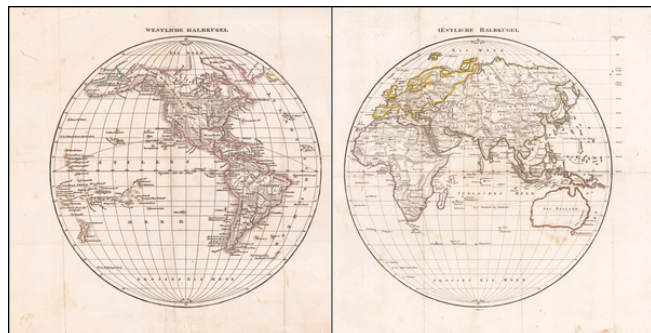

**Barry Lawrence Ruderman
Antique Maps Inc.**

7407 La Jolla Boulevard
La Jolla, CA 92037

www.raremaps.com

(858) 551-8500
blr@raremaps.com

West Halbkugel (and) Oestliche Halbkugel

Stock#: 60986
Map Maker: Anonymous
Date: 1800 circa
Place: n.p.
Color: Outline Color
Condition: VG
Size: 15.5 x 12.5 inches (each sheet)
Price: \$ 125.00

Description:

Antique Map of the Western Hemisphere and Eastern Hemisphere

Scarce pair of hemispheric maps, issued in about 1800.

Tasmania is separated from Australia and Washington D.C. is named, both of which suggest a date of about 1800.