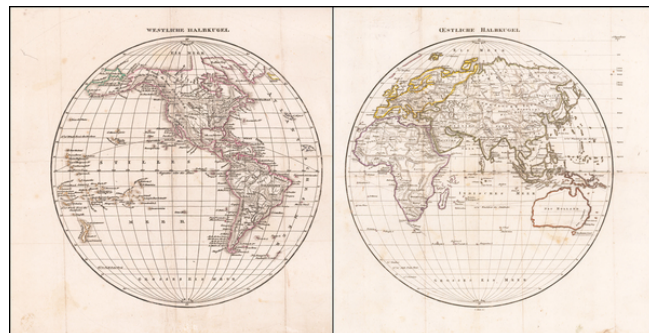

**Barry Lawrence Ruderman
Antique Maps Inc.**

7407 La Jolla Boulevard
La Jolla, CA 92037

www.RareMaps.com

(858) 551-8500
blr@RareMaps.com

West Halbkugel (and) Oestliche Halbkugel

Stock#: 60986
Map Maker: Anonymous
Date: 1800 circa
Place: n.p.
Color: Outline Color
Condition: VG
Size: 15.5 x 12.5 inches (each sheet)
Price: \$145.00

Description:

Antique Map of the Western Hemisphere and Eastern Hemisphere

Scarce pair of hemispheric maps, issued in about 1800.

Tasmania is separated from Australia and Washington D.C. is named, both of which suggest a date of about 1800.