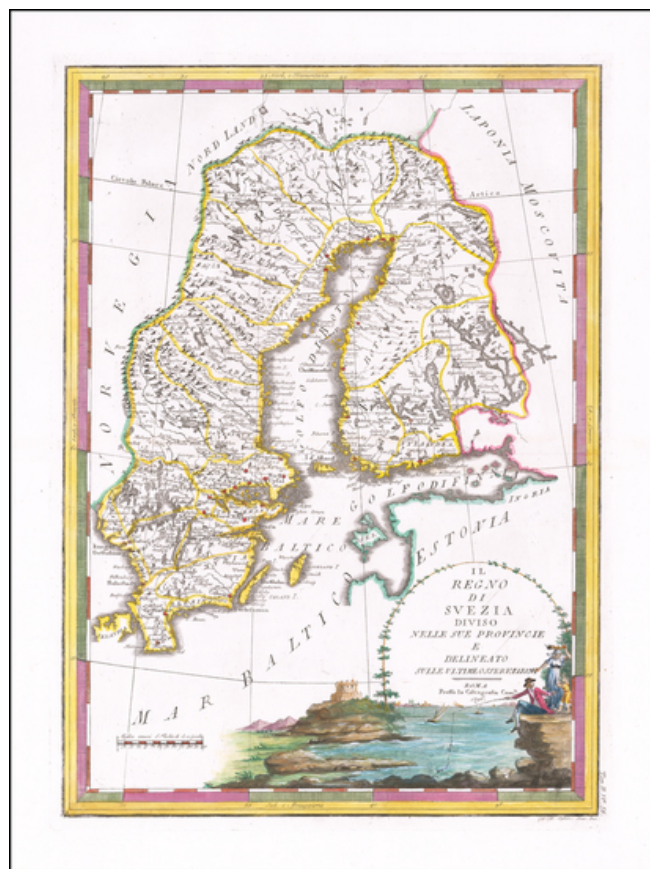

**Barry Lawrence Ruderman  
Antique Maps Inc.**

7407 La Jolla Boulevard  
La Jolla, CA 92037

www.RareMaps.com

(858) 551-8500  
blr@RareMaps.com

**Il Regno Di Svezia Diviso Nelle Sue Province e Delineatio Sulle Ultime Osservazioni . . .  
1796**

**Stock#:** 60979  
**Map Maker:** Cassini  
**Date:** 1796  
**Place:** Rome  
**Color:** Hand Colored  
**Condition:** VG+  
**Size:** 13.5 x 18.5 inches  
**Price:** \$275.00

**Description:**

***Antique Map of Sweden & Finland published in Rome***

Decorative map of Sweden and part of Finland, from one of the last decorative atlases published in Europe.

**Detailed Condition:**