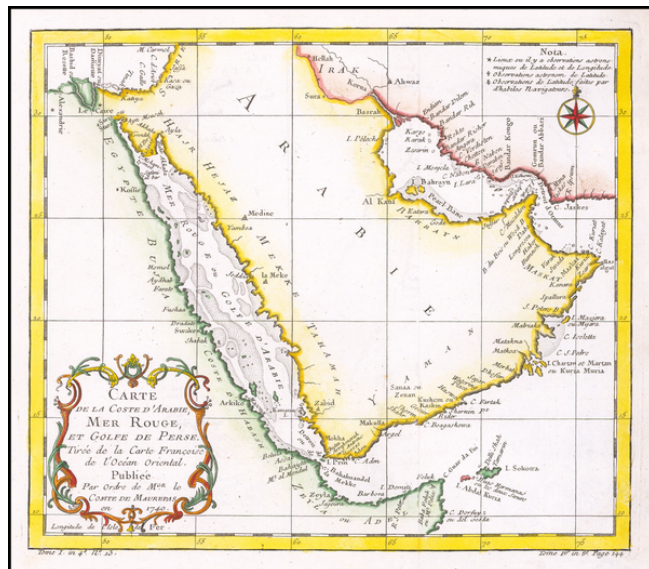

Barry Lawrence Ruderman Antique Maps Inc.

7407 La Jolla Boulevard
La Jolla, CA 92037

www.raremaps.com

(858) 551-8500
blr@raremaps.com

Carte de la Coste D'Arabie, Mer Rouge et Golfe de Perse . . . 1740

Stock#: 60977
Map Maker: Bellin
Date: 1740
Place: Paris
Color: Hand Colored
Condition: VG+
Size: 10 x 8.5 inches
Price: \$295.00

Description:

Antique Map of Arabian Peninsula

Striking full color example of this fine map of the Saudi Peninsula, from Bellin's *L'Histoire Generale des Voyages*.

Detailed Condition: