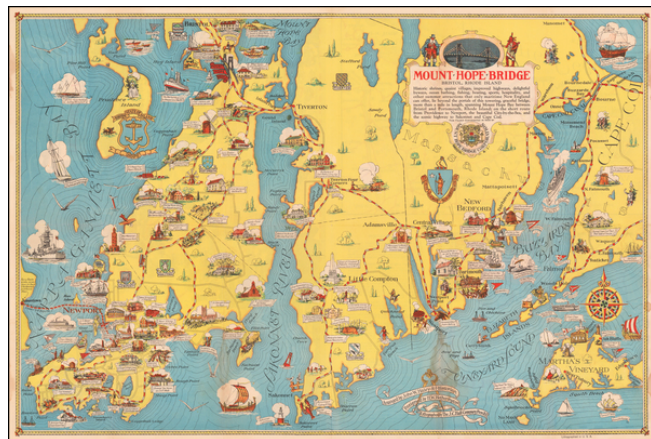

Barry Lawrence Ruderman Antique Maps Inc.

7407 La Jolla Boulevard
La Jolla, CA 92037

www.raremaps.com

(858) 551-8500
blr@raremaps.com

Mount Hope Bridge Bristol Rhode Island

Stock#: 60949
Map Maker: Hetherington
Date: 1933
Place: Bristol, RI
Color: Hand Colored
Condition: VG+
Size: 25.5 x 17 inches
Price: \$575.00

Description:

Scarce pictorial map of Mount Hope Bridge and vicinity, published in Bristol, Rhode Island by the Mount Hope Bridge Corporation.

The map is "Arranged" by John W. Haley, Rhode Island Historian, designed by H.W. Hetherington and lithographed by the J.C. Hall Company of Providence, Rhode Island.

The map extends from Newport and Prudence Island in the west to Martha's Vineyard, Falmouth and Buzzard's Bay in the east.

Includes vignettes showing historical items and points of interest.

Detailed Condition: