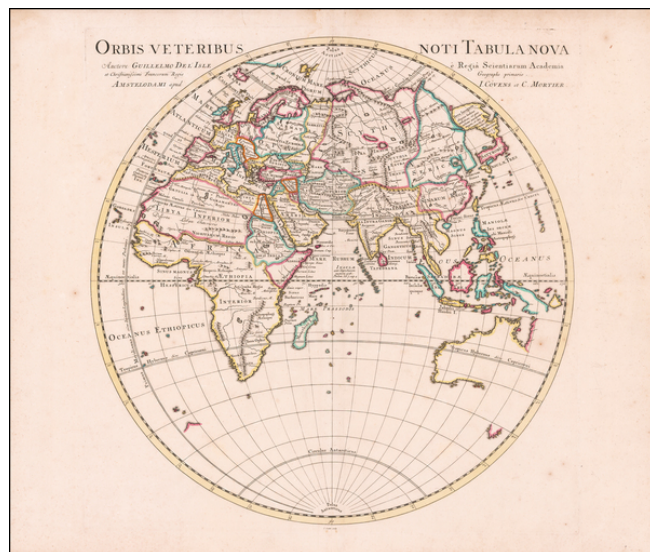

Barry Lawrence Ruderman Antique Maps Inc.

7407 La Jolla Boulevard
La Jolla, CA 92037

www.raremaps.com

(858) 551-8500
blr@raremaps.com

Orbis Veteribus Noti Tabula Nova . . .

Stock#: 60941
Map Maker: Covens & Mortier
Date: 1741
Place: Amsterdam
Color: Outline Color
Condition: VG
Size: 20 x 19.5 inches
Price: \$375.00

Description:

Antique Map of the Old World

Nice full color example of Covens & Mortier's map of the Eastern Hemisphere, showing Africa to Japan and down to Australia. Nice interesting treatment of Australia.