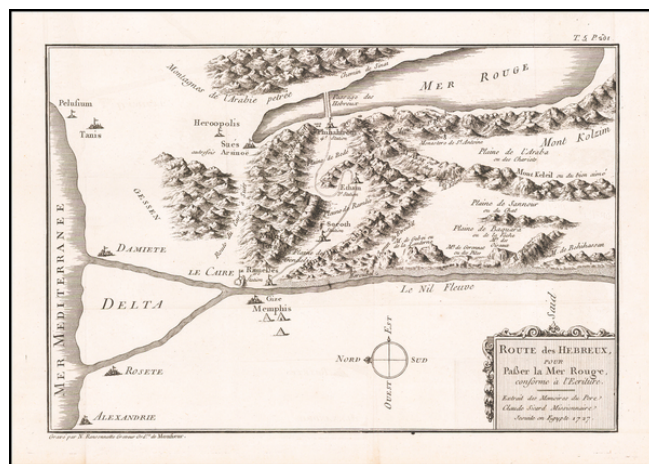

## Route des Hebreux pour Passer la Mer Rouge conforme a l'Ecriture. Extrait des Memoires Pere Claude Sicard Missionnaire Jesuite en Egypte 1727

**Stock#:** 60923  
**Map Maker:** du Berey  
**Date:** 1727  
**Place:** Paris  
**Color:** Uncolored  
**Condition:** VG+  
**Size:** 11 x 7 inches  
**Price:** \$145.00

#### *Antique Map Showing the Exodus of the Jews from Egypt*

Rare map showing the Exodus from Egypt by the Hebrews, across the Red Sea. Oriented with East at the top.

What makes this map unusual is that it does not cover the Exodus beyond the Red Sea crossing, as does virtually every other map of this genre. The focus is exclusively on the route from Ramesses to the east bank of the Red Sea. The map is apparently quite rare.