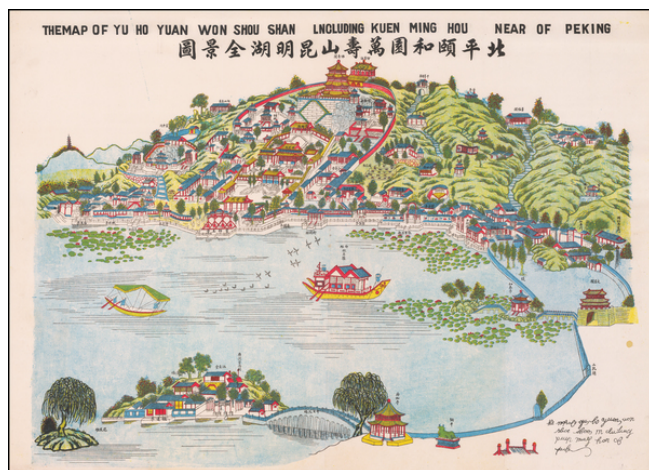

**Barry Lawrence Ruderman
Antique Maps Inc.**

7407 La Jolla Boulevard
La Jolla, CA 92037

www.raremaps.com

(858) 551-8500
blr@raremaps.com

**[Summer Palace] The Map of Yu Ho Yuan Won Shou Shan Including Kuen Ming Hou
Near of Peking**

Stock#: 60906
Map Maker: Anonymous
Date: 1930 circa
Place: Beijing
Color: Color
Condition: VG+
Size: 21.5 x 15.5 inches full sheet
Price: \$450.00

Description:

Brightly colored map of Peking's Summer Palace (Yihe Yuan) created during China's Republican Period.

The map features Longevity Hill and its numerous halls and pavilions as well as the Palace's famous Kunming Lake.

Detailed Condition: