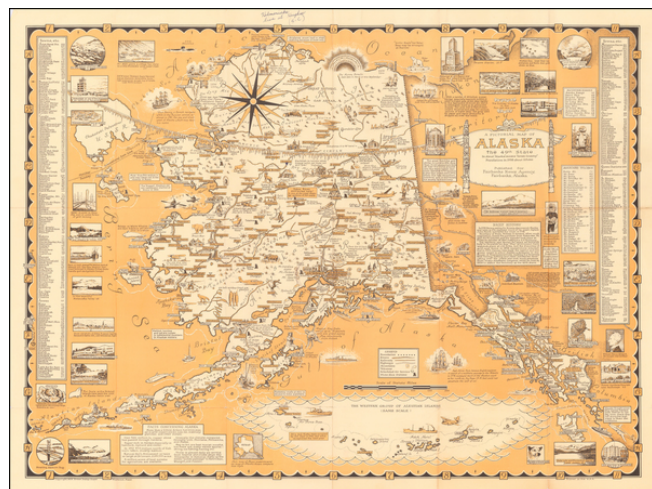

Barry Lawrence Ruderman Antique Maps Inc.

7407 La Jolla Boulevard
La Jolla, CA 92037

www.raremaps.com

(858) 551-8500
blr@raremaps.com

A Pictorial Map of Alaska the 49th State . . .

Stock#: 60893
Map Maker: Chase
Date: 1958
Place: Westwood, MA
Color: Hand Colored
Condition: VG+
Size: 27 x 20 inches
Price: \$495.00

Description:

First State of Ernest Dudley Chase's Map of Alaska

Decorative pictorial map of Alaska by Ernest Dudley Chase and published for Fairbanks News Agency, Fairbanks, Alaska.

The map includes an elaborate series of historical and decorative vignettes, facts about Alaska and recreational images. Lavishly illustrated with vignettes of structures, activities, animals, lists of features and places.

This is the first state of the map. In 1965, the Alaska New Agency re-issued the map with a new date and lacking Ernest Dudley Chase's name in the copyright notice.

Detailed Condition: