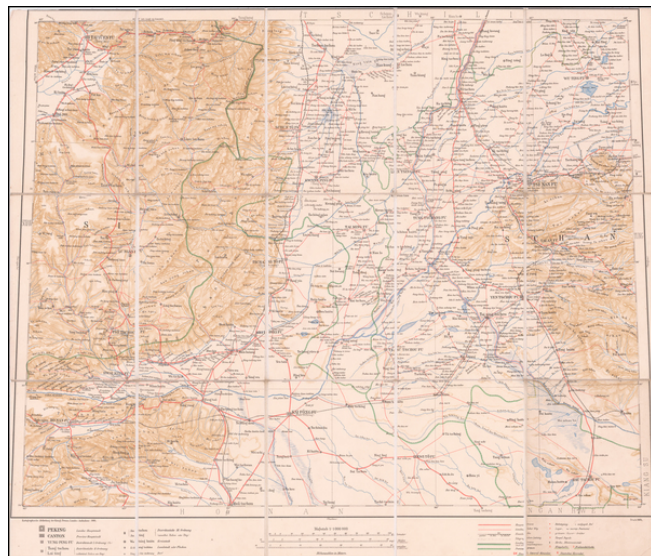

Barry Lawrence Ruderman Antique Maps Inc.

7407 La Jolla Boulevard
La Jolla, CA 92037

www.raremaps.com

(858) 551-8500
blr@raremaps.com

[Map of Western Shangdong Province]

Stock#: 60891
Map Maker: Prussian Royal Map Division
Date: 1901 (1904)
Place: Berlin
Color: Color
Condition: VG+
Size: 23 x 18 inches
Price: \$175.00

Description:

Boxer Rebellion-Era Map of Shangdong Province.

Highly detailed map of part of Shandong Province by the Kartographische Abtheilung der Konigl. Preuss. Landes-Aufnahme. The map was prepared in Germany to highlight German interests in China, as the Boxer Rebellion was threatening Western citizens and property in China.

This map was prepared in 1901, with this example being published shortly after the conclusion of hostilities.

The map shows large cities in Shangdong such as Jinan and Tai'an, though the map uses a different transliteration than what is usually seen today.

Detailed Condition:

Dissected and laid on linen, as issued.