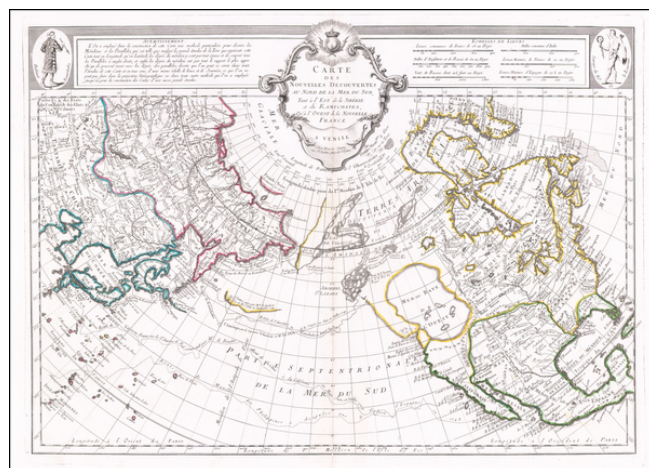

Barry Lawrence Ruderman Antique Maps Inc.

7407 La Jolla Boulevard
La Jolla, CA 92037

www.raremaps.com

(858) 551-8500
blr@raremaps.com

Carte Des Nouvelles Decouvertes Au Nord de la Mer du Sud, Tant a l'Est de la Siberie et du Kamtchatka, Qua l'Ouest de la Nouvelle France

Stock#: 60890
Map Maker: Santini
Date: 1776
Place: Venice
Color: Outline Color
Condition: VG+
Size: 25 x 18 inches
Price: \$1,200.00

Description:

Santini's edition of Joseph De L'Isle's map of the Northern Pacific Ocean, North America and Asia.

De L'Isle's map was a cartographic landmark, representing the most important advances in the mapping of this region prior to Cook. The map reported the discoveries of numerous Russian explorers, including Tchirkow and Vitus Bering and several overland expeditions, as well as the routes of Frondat, Spanberg, and other Europeans. The Manilla Galleon route is also shown. While the treatment of the NW Coast of America is largely conjecture and myth, the information derived from the Russians dominated regional cartography for three decades, until Cook brought significant updates. Strong dark impression. Includes Remondini imprint.