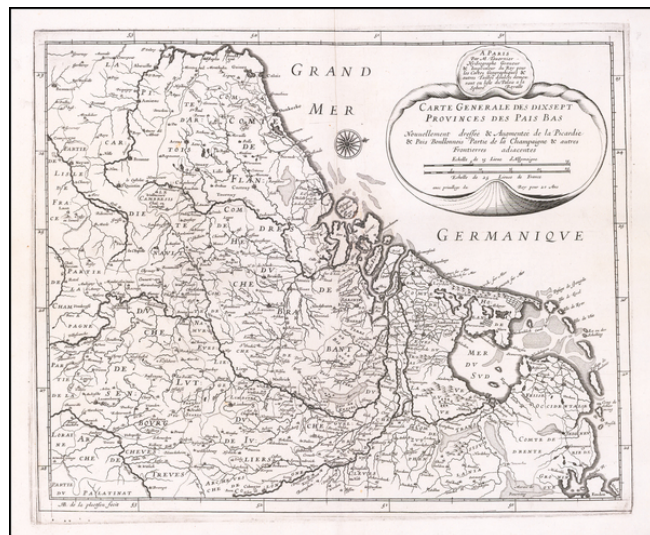

**Barry Lawrence Ruderman
Antique Maps Inc.**

7407 La Jolla Boulevard
La Jolla, CA 92037

www.raremaps.com

(858) 551-8500
blr@raremaps.com

**Carte Generale des Dixsept Provinces Des Pais Bas Novuellement dressee &
Augmentee de la Picardie & Pais Bonllonnois Partie de la Champagne autres
Frontierres adiancentes . . .**

Stock#: 60874
Map Maker: Tavernier
Date: 1630 circa
Place: Paris
Color: Uncolored
Condition: VG+
Size: 14.5 x 11.5 inches
Price: SOLD

Description:

Early 17th Century Antique Map of the 17 Provinces of the Low Countries

Rare map of the 17 Provinces of the Low Countries, published in Paris by Melchior Tavernier.

The map is oriented with west at the top.

Detailed Condition: