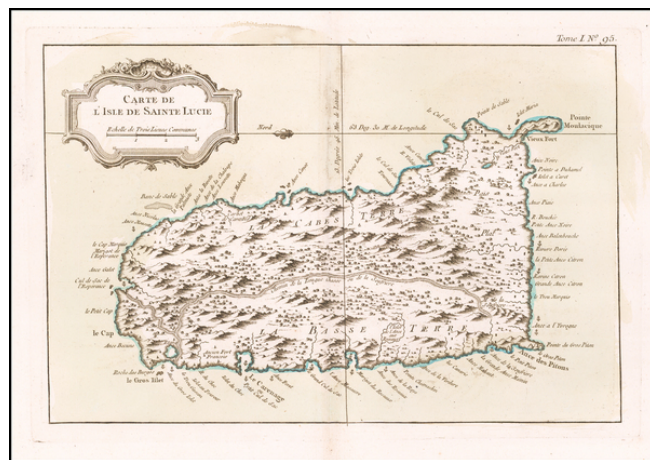

Barry Lawrence Ruderman Antique Maps Inc.

7407 La Jolla Boulevard
La Jolla, CA 92037

www.raremaps.com

(858) 551-8500
blr@raremaps.com

Carte De L'Isle De Sainte Lucie

Stock#: 60851
Map Maker: Bellin
Date: 1764
Place: Paris
Color: Hand Colored
Condition: VG+
Size: 13 x 8 inches
Price: \$195.00

Description:

Antique Map of the Island of St. Lucia

Detailed map of the Island of St. Lucia.

Remarkable detail for the period. Includes a large decorative title cartouche. One of the maps produced by Nicholas Bellin for his *Petit Atlas Maritime*.