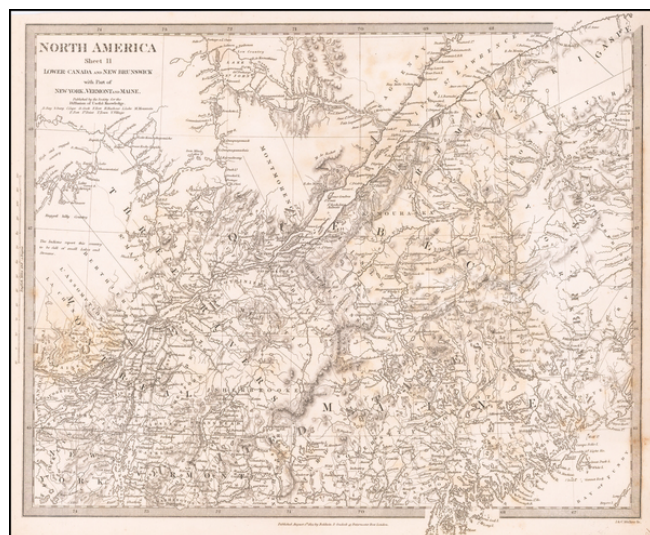

**Barry Lawrence Ruderman
Antique Maps Inc.**

7407 La Jolla Boulevard
La Jolla, CA 92037

www.raremaps.com

(858) 551-8500
blr@raremaps.com

**North America Sheet II Lower Canada and new Brunswick with part of New York,
Vermont and Maine**

Stock#: 60837
Map Maker: SDUK
Date: 1832
Place: London
Color: Uncolored
Condition: VG
Size: 16 x 12.5 inches
Price: SOLD

Description:

Antique Map of Canada and New England

Highly detailed map of Maine, New Brunswick, Rimourski, Québec, Northern Vermont and Northern New Hampshire.

Extremely detailed.

Detailed Condition: