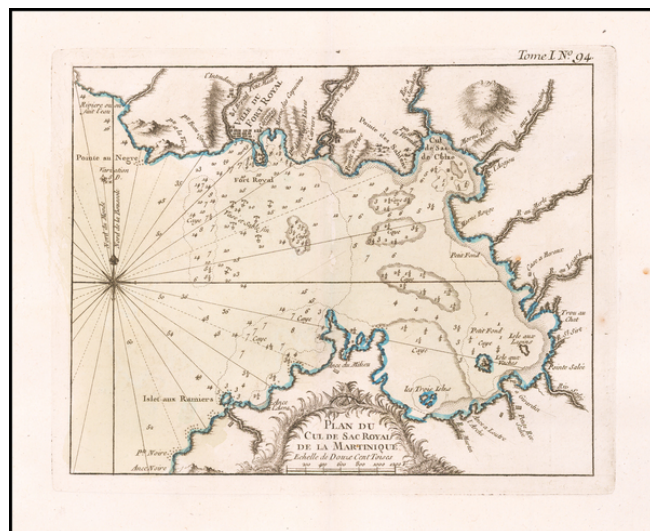

Barry Lawrence Ruderman Antique Maps Inc.

7407 La Jolla Boulevard
La Jolla, CA 92037

www.raremaps.com

(858) 551-8500
blr@raremaps.com

Plan du Cul de Sac Royale de la Martinique

Stock#: 60800
Map Maker: Bellin
Date: 1764
Place: Paris
Color: Hand Colored
Condition: VG+
Size: 13.5 x 8.5 inches
Price: \$145.00

Description:

Detailed map of the northern part of the Island of Martinique.

Includes a decorative title cartouche.

One of the maps produced by Nicholas Bellin for his *Petit Atlas Maritime*.

Detailed Condition: