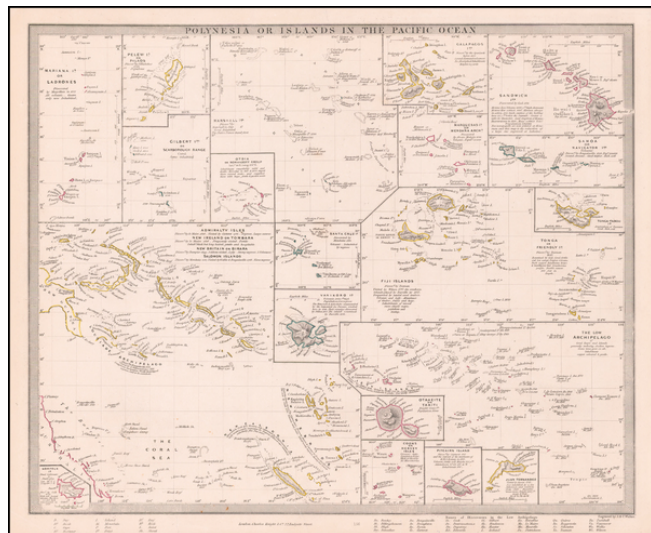

Barry Lawrence Ruderman Antique Maps Inc.

7407 La Jolla Boulevard
La Jolla, CA 92037

www.RareMaps.com

(858) 551-8500
blr@RareMaps.com

Polynesia, or Islands In the Pacific Ocean

Stock#: 60786
Map Maker: SDUK
Date: 1860
Place: London
Color: Outline Color
Condition: VG
Size: 15.5 x 12 inches
Price: \$65.00

Description:

Highly detailed map of the Polynesian Islands.

The Society for the Diffusion of Useful Knowledge was active from the 1830s through the 1860s and published some of the best regional maps of the era.