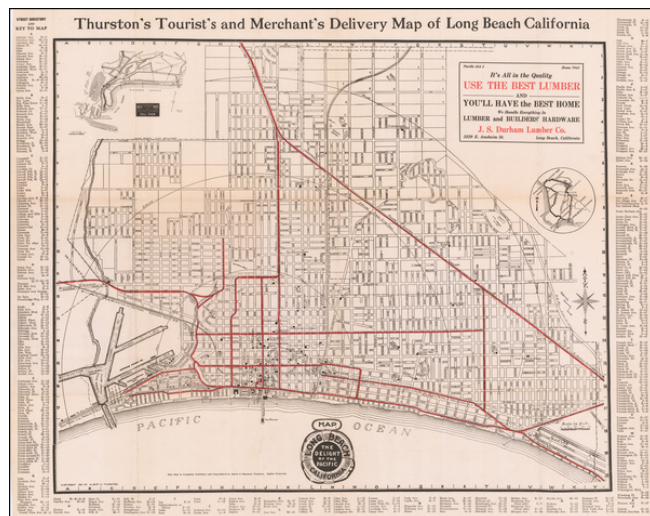

Stock#: 60773jc
Map Maker: Thurston
Date: 1913
Place: Los Angeles
Color: Uncolored
Condition: VG+
Size: 27.5 x 22 inches full sheet
Price: SOLD

Description:

Detailed early map of Long Beach, California, "The Delight of the Pacific."

Includes a detailed index with Pacific Electric Railway lines in red.

Detailed Condition: