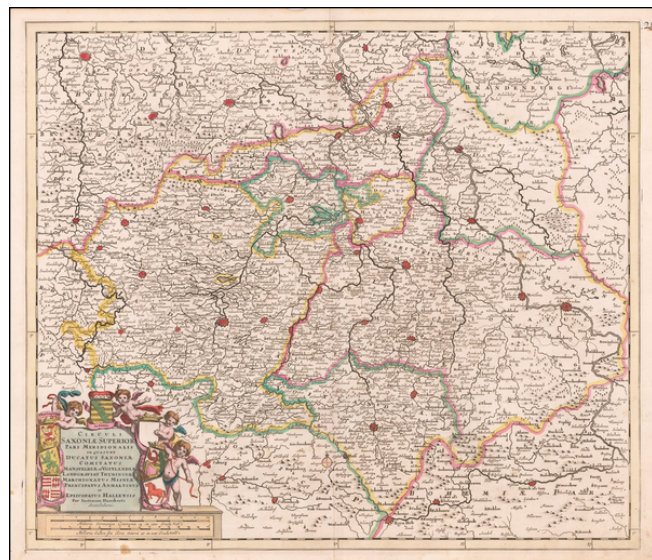

**Barry Lawrence Ruderman  
Antique Maps Inc.**

7407 La Jolla Boulevard  
La Jolla, CA 92037

www.raremaps.com

(858) 551-8500  
blr@raremaps.com

**Circuli Saxoniae Superior Pars Meridionalis in qua sunt Ducatus Saxoniae Comitatus  
Mansfeldiae et Voitlandiae Landgraviat Thuringiae Marchionatus Misniae et  
Espisocopus Hallensis**

**Stock#:** 60763  
**Map Maker:** Danckerts  
**Date:** 1690 circa  
**Place:** Amsterdam  
**Color:** Hand Colored  
**Condition:** VG  
**Size:** 22 x 19 inches  
**Price:** \$ 245.00

**Description:**

Fine old color map of parts of northcentral and eastern Germany, published by Justus Danckerts.

Large cities on the map include:

- Erfurt
- Hall
- Leipzig
- Dresden
- Mansfeld
- Wittenburg
- Halberstat
- Magdeburg
- Mulhausen

**Detailed Condition:**

Old Color