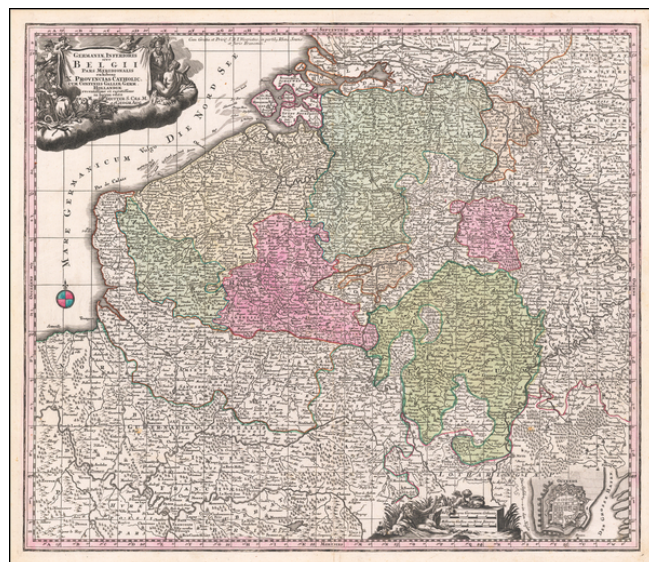

## XVII Provinciæ Belgii sive Germaniæ Inferioris...

**Stock#:** 60755ops  
**Map Maker:** Seutter  
**Date:** 1730  
**Place:** Augsburg  
**Color:** Hand Colored  
**Condition:** VG+  
**Size:** 23 x 20 inches  
**Price:** \$ 375.00

### Description:

Decorative regional map of the Low Countries, published by Seutter.