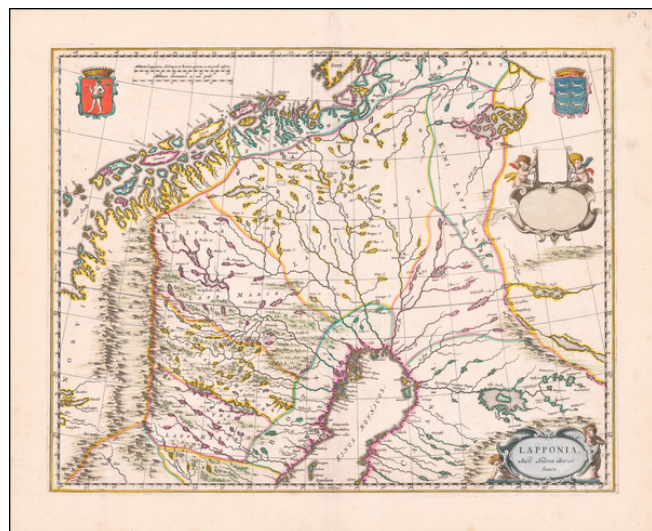

Barry Lawrence Ruderman Antique Maps Inc.

7407 La Jolla Boulevard
La Jolla, CA 92037

www.raremaps.com

(858) 551-8500
blr@raremaps.com

Lapponia Auct Andrea Buraeo Sueco

Stock#: 60754ops
Map Maker: Blaeu - Wolfgang
Date: 1680 circa
Place: Amsterdam
Color: Hand Colored
Condition: VG+
Size: 21 x 16.5 inches
Price: SOLD

Description:

Fine old color example of Abraham Wolfgang's map of Lapland, including the northernmost parts of Finland, Sweden and Norway.

The map includes several decorative coats of arms and two cartouches, including a blank dedication cartouche.

Detailed Condition:

Old Color