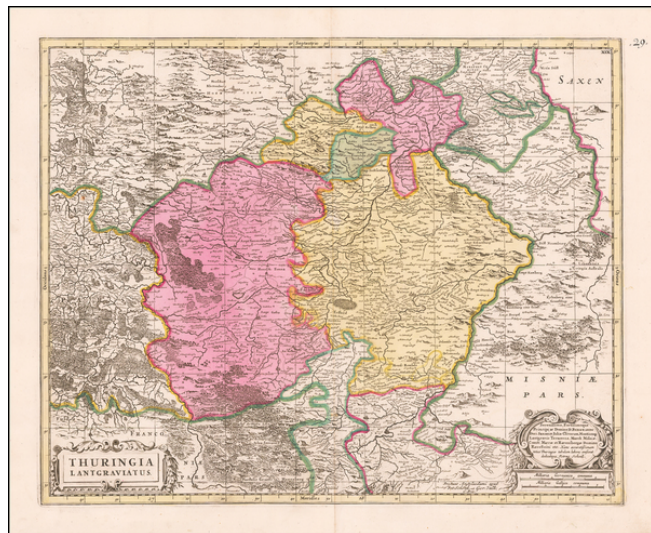

Barry Lawrence Ruderman Antique Maps Inc.

7407 La Jolla Boulevard
La Jolla, CA 92037

www.raremaps.com

(858) 551-8500
blr@raremaps.com

Thuringia Lantgraviatus

Stock#: 60751
Map Maker: Schenk
Date: 1700 circa
Place: Amsterdam
Color: Hand Colored
Condition: VG+
Size: 20 x 16 inches
Price: \$125.00

Description:

Detailed map of the region centered on Erfurt.

Also includes Gotha, Weimar, Schwartzburg, Halle, Jena, Mulhausen, etc.

Detailed Condition: