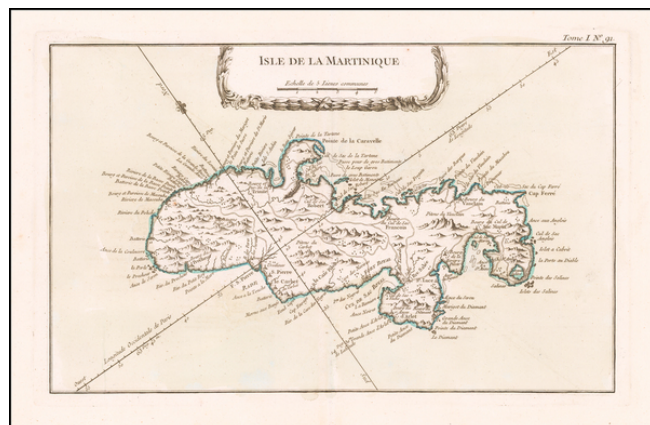

## Isle De La Martinique

**Stock#:** 60739  
**Map Maker:** Bellin  
**Date:** 1764  
**Place:** Paris  
**Color:** Hand Colored  
**Condition:** VG+  
**Size:** 13.5 x 8.5 inches  
**Price:** \$ 125.00

### Description:

Detailed map of Martinique.

Includes a decorative title cartouche. Highly detailed. One of the maps produced by Nicholas Bellin for his *Petit Atlas Maritime*.