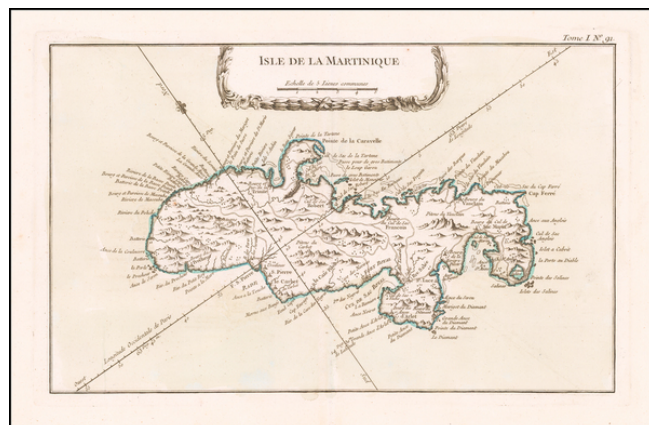

Barry Lawrence Ruderman Antique Maps Inc.

7407 La Jolla Boulevard
La Jolla, CA 92037

www.RareMaps.com

(858) 551-8500
blr@RareMaps.com

Isle De La Martinique

Stock#: 60739
Map Maker: Bellin
Date: 1764
Place: Paris
Color: Hand Colored
Condition: VG+
Size: 13.5 x 8.5 inches
Price: \$125.00

Description:

Detailed map of Martinique.

Includes a decorative title cartouche. Highly detailed. One of the maps produced by Nicholas Bellin for his *Petit Atlas Maritime*.

Detailed Condition: