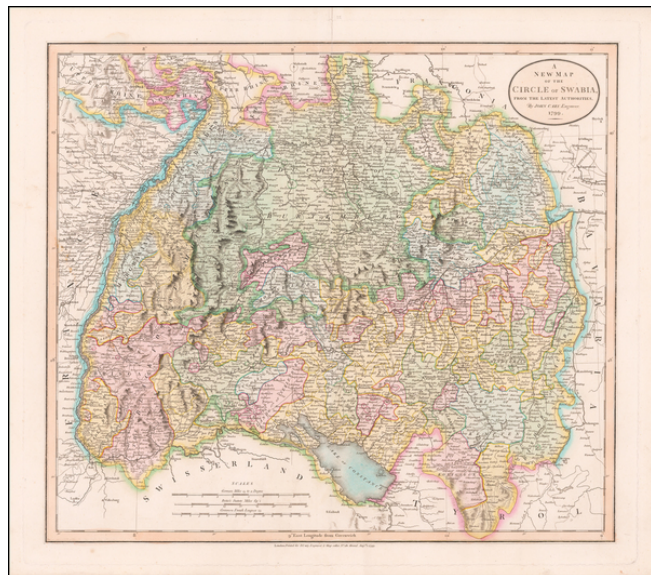

## A New Map of the Circle of Swabia, From The Latest Authorities . . . 1799

**Stock#:** 60720  
**Map Maker:** Cary  
**Date:** 1799  
**Place:** London  
**Color:** Hand Colored  
**Condition:** VG+  
**Size:** 22 x 20 inches  
**Price:** \$145.00

### Description:

An excellent detailed regional map of Swabia in Southwestern Germany.

The map shows towns, roads, rivers, mountains, lakes, castles and other items of interest. Separate English language maps of Swabia are uncommon. Hand colored regions.

### Detailed Condition:

The map has been backed with archival tissue and then laid on a sheet of archival paper.