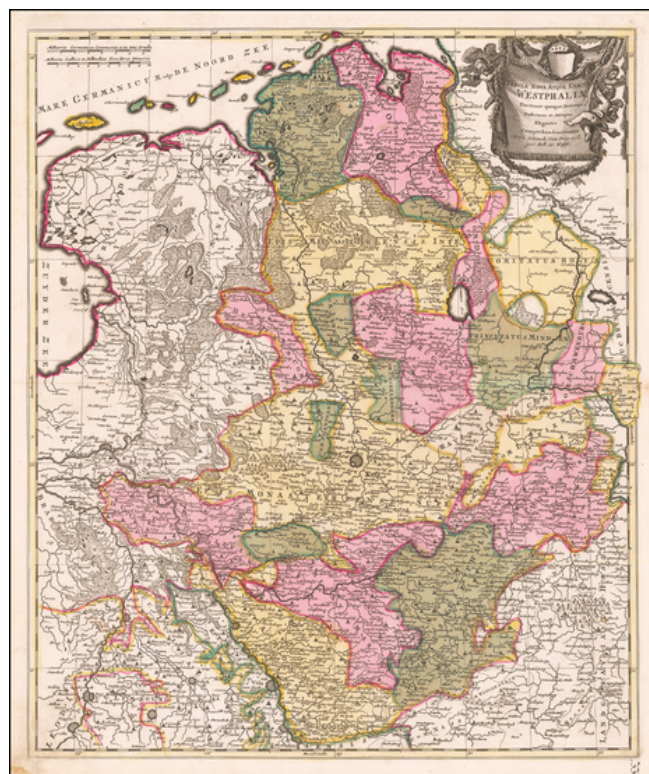

**Barry Lawrence Ruderman
Antique Maps Inc.**

7407 La Jolla Boulevard
La Jolla, CA 92037

www.raremaps.com

(858) 551-8500
blr@raremaps.com

**Tabula Nova Atque Exacta Westphaliae Finitimas quoque Ditiones Praefecturas et
Starapias Eleganter . . .**

Stock#: 60708
Map Maker: Schenk
Date: 1700 circa
Place: Amsterdam
Color: Hand Colored
Condition: VG+
Size: 19 x 21.5 inches
Price: \$ 275.00

Description:

Fine old color example of Schenk's map of the northwestern part of Germany.

The map is centered on Munster and extends south to the area around Cologne, east to the Bishopric of Paderborn and north to the North Sea.

Detailed Condition: