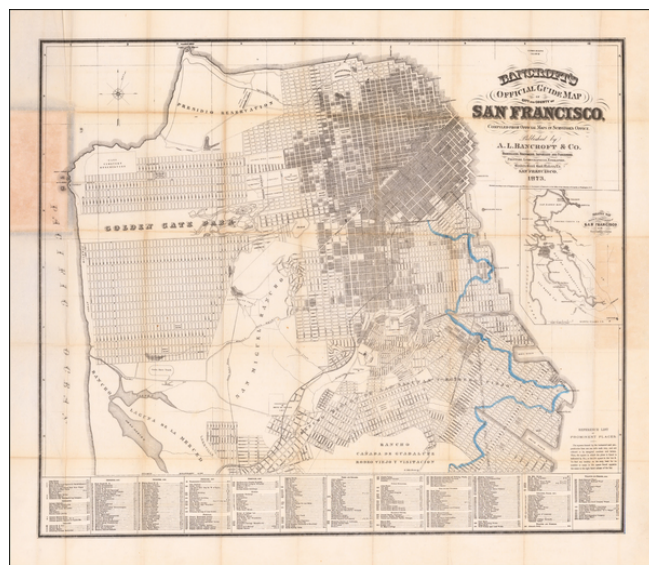

Barry Lawrence Ruderman Antique Maps Inc.

7407 La Jolla Boulevard
La Jolla, CA 92037

www.raremaps.com

(858) 551-8500
blr@raremaps.com

Bancroft's Official Guide Map of the City and County of San Francisco, Compiled from Official Sources in Surveyor's Office . . . 1873

Stock#: 60688
Map Maker: Bancroft & Co.
Date: 1873
Place: San Francisco
Color: Outline Color
Condition: VG
Size: 28 x 24 inches
Price: SOLD

Description:

Decorative map of San Francisco, identifying streets, Ferry lines, light rail lines, parks, public buildings and other places of interest.

Includes a large inset Skeleton map, showing the routes of the Southern Pacific Rail Road in the San Francisco Bay area.

Detailed Condition:

Folding into original printed covers. Minor toning on several panels touching the outer folder.