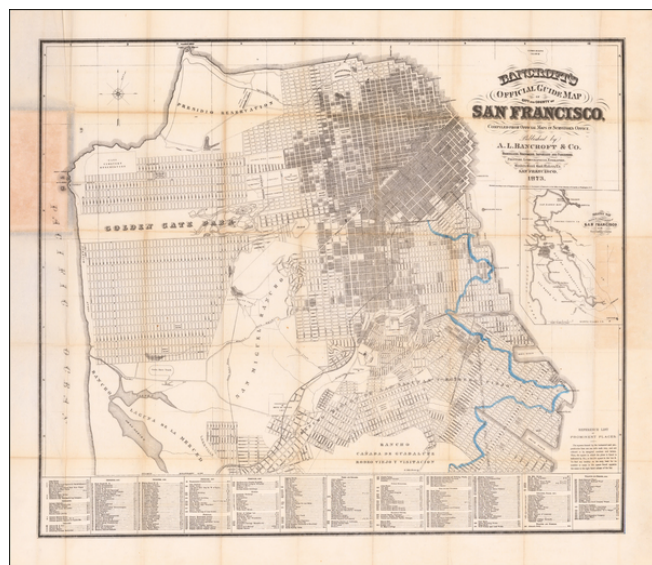

**Barry Lawrence Ruderman
Antique Maps Inc.**

7407 La Jolla Boulevard
La Jolla, CA 92037

www.raremaps.com

(858) 551-8500
blr@raremaps.com

**Bancroft's Official Guide Map of the City and County of San Francisco, Compiled from
Official Sources in Surveyor's Office . . . 1873**

Stock#: 60688
Map Maker: Bancroft & Co.
Date: 1873
Place: San Francisco
Color: Outline Color
Condition: VG
Size: 28 x 24 inches
Price: SOLD

Description:

Decorative map of San Francisco, identifying streets, Ferry lines, light rail lines, parks, public buildings and other places of interest.

Includes a large inset Skeleton map, showing the routes of the Southern Pacific Rail Road in the San Francisco Bay area.

Detailed Condition:

Folding into original printed covers. Minor toning on several panels touching the outer folder.